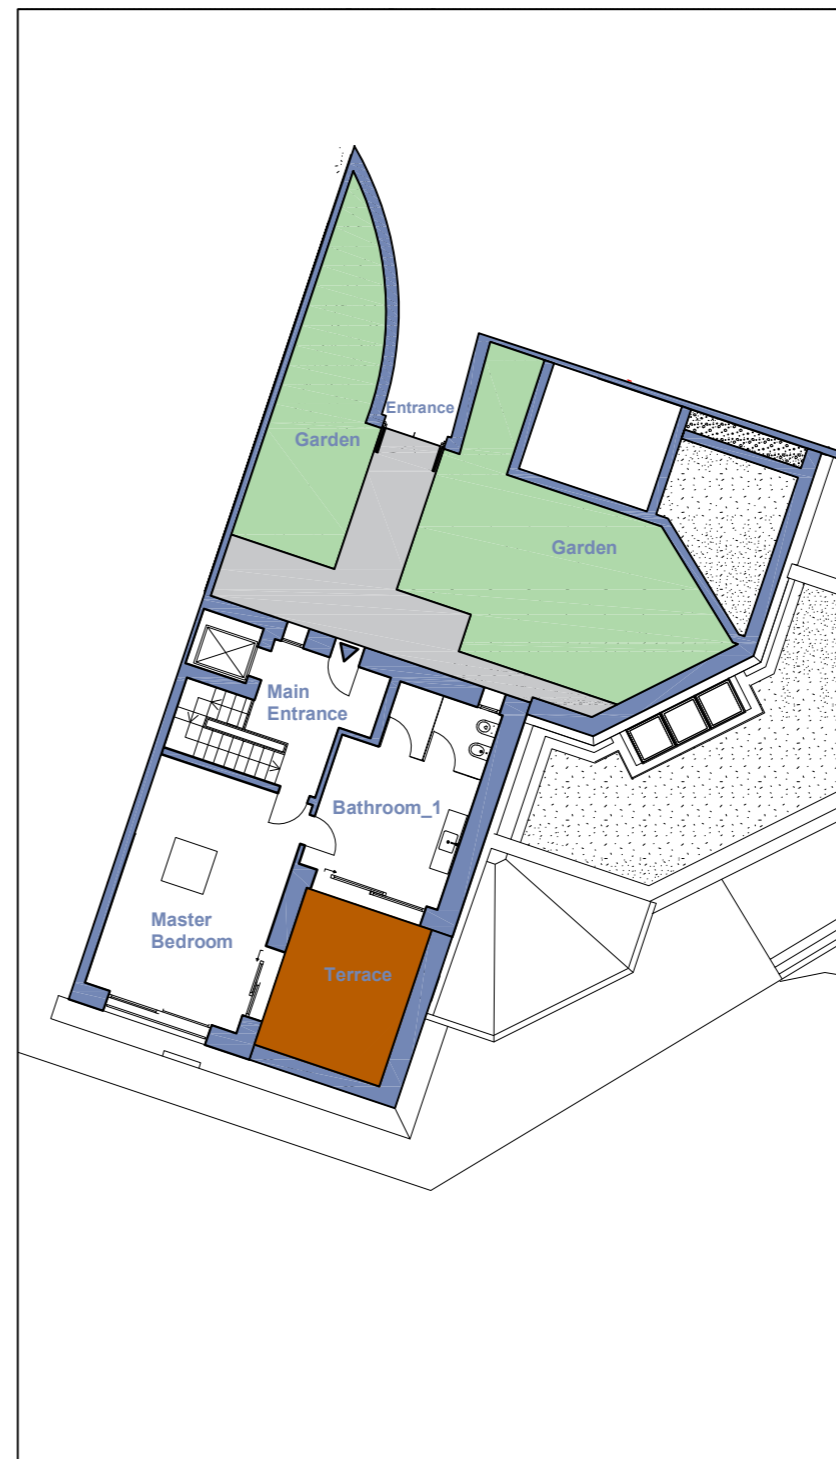

Ground Floor

Scale 1:200

General map

General section

General plan

ID Unit: A6-4	
Location	Trieste - Portopiccolo
Street	
Floor	Groud/First/Second
Sqm	432,08

First Floor

Second Floor

General map

General section

General plan

ID Unit: A6-4	
Location	Trieste - Portopiccolo
Street	
Floor	Groud/First/Second
Sqm	432,08