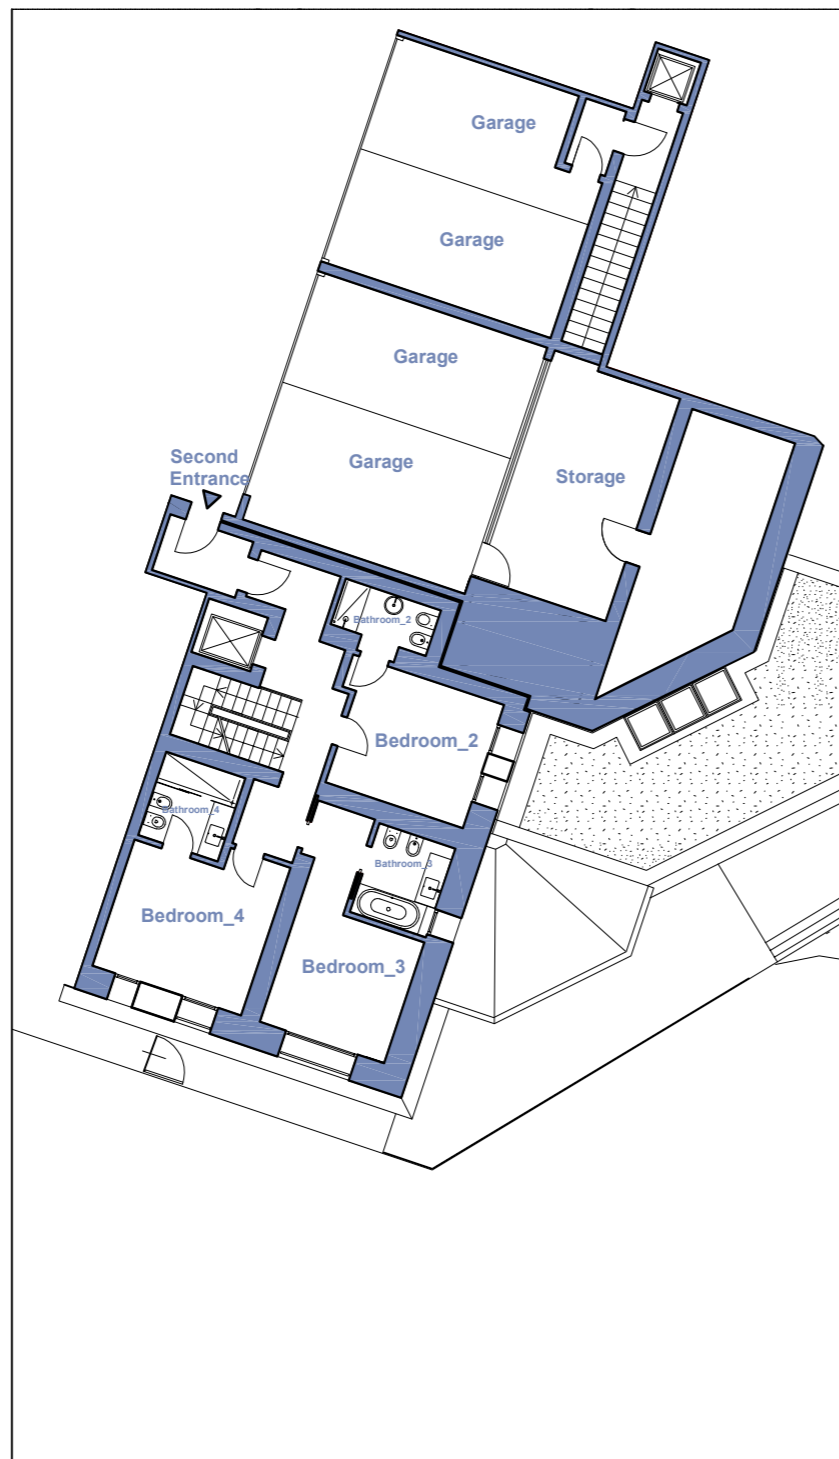

Ground Floor

Scale 1:200

General map

General section

General plan

ID Unit: A6-4	
Location	Trieste - Portopiccolo
Street	
Floor	Groud/First/Second
Sqm	432,08

First Floor

Second Floor

General map

General section

General plan

ID Unit: A6-4	
Location	Trieste - Portopiccolo
Street	
Floor	Groud/First/Second
Sqm	432,08